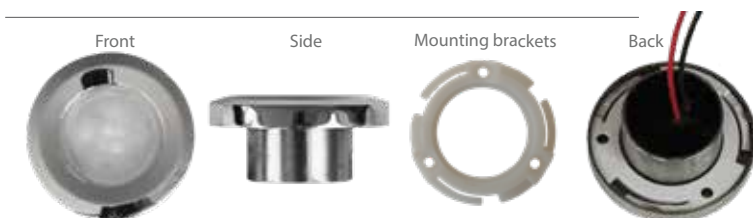

Casolux Marine light

Marine light system

MAX Standard

GB

IP65

Power
2,6w / 1w / 1w

Efficiency
45 Lm/w

Lifetime
40.000 Hours
(70% Lumen maintenance)

Input
10-32 VDC

Material
Stainless steel

MAX-SS-STANDARD

Product code	Lumen output	Beam	Power	CCT
MAX-SS-10-32V-WW-R-B	162 lm	60°	2,6w / 1w / 1w	3000K + RED + BLUE
MAX-SS-10-32V-WW	162 lm	60°	2,6w	3000K

Feature

- IP65 design with integral thermal management for long life
- High precision machining ensures perfect mechanical fit for long life
- Stainless steel ensures corrosion free product in damp environment
- Start with Red light On / Off, Blue light On / Off, White light On / Off.
- SPST and PWM dimmable in all colours.

Material

- AISI 316 Stainless steel
- Milky/Frosted glass

Benefit

- High reliability
- Maintenance free

Application

- Marine light