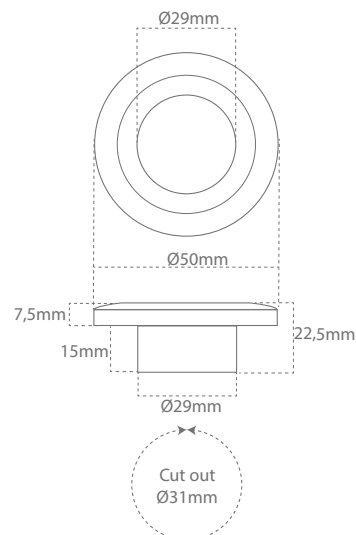

Casolux Marine light

Marine light system

MAX Standard

GB

IP65

Power
2,6w / 1w / 1w

Efficiency
45 Lm/w

Lifetime
40.000 Hours
(70% Lumen maintenance)

Input
10-32 VDC

Material
Stainless steel

MAX-SS-STANDARD

Product code	Lumen output	Beam	Power	CCT
MAX-SS-10-32V-WW-R-B	162 lm	60°	2,6w / 1w / 1w	3000K + RED + BLUE
MAX-SS-10-32V-WW	162 lm	60°	2,6w	3000K

Feature